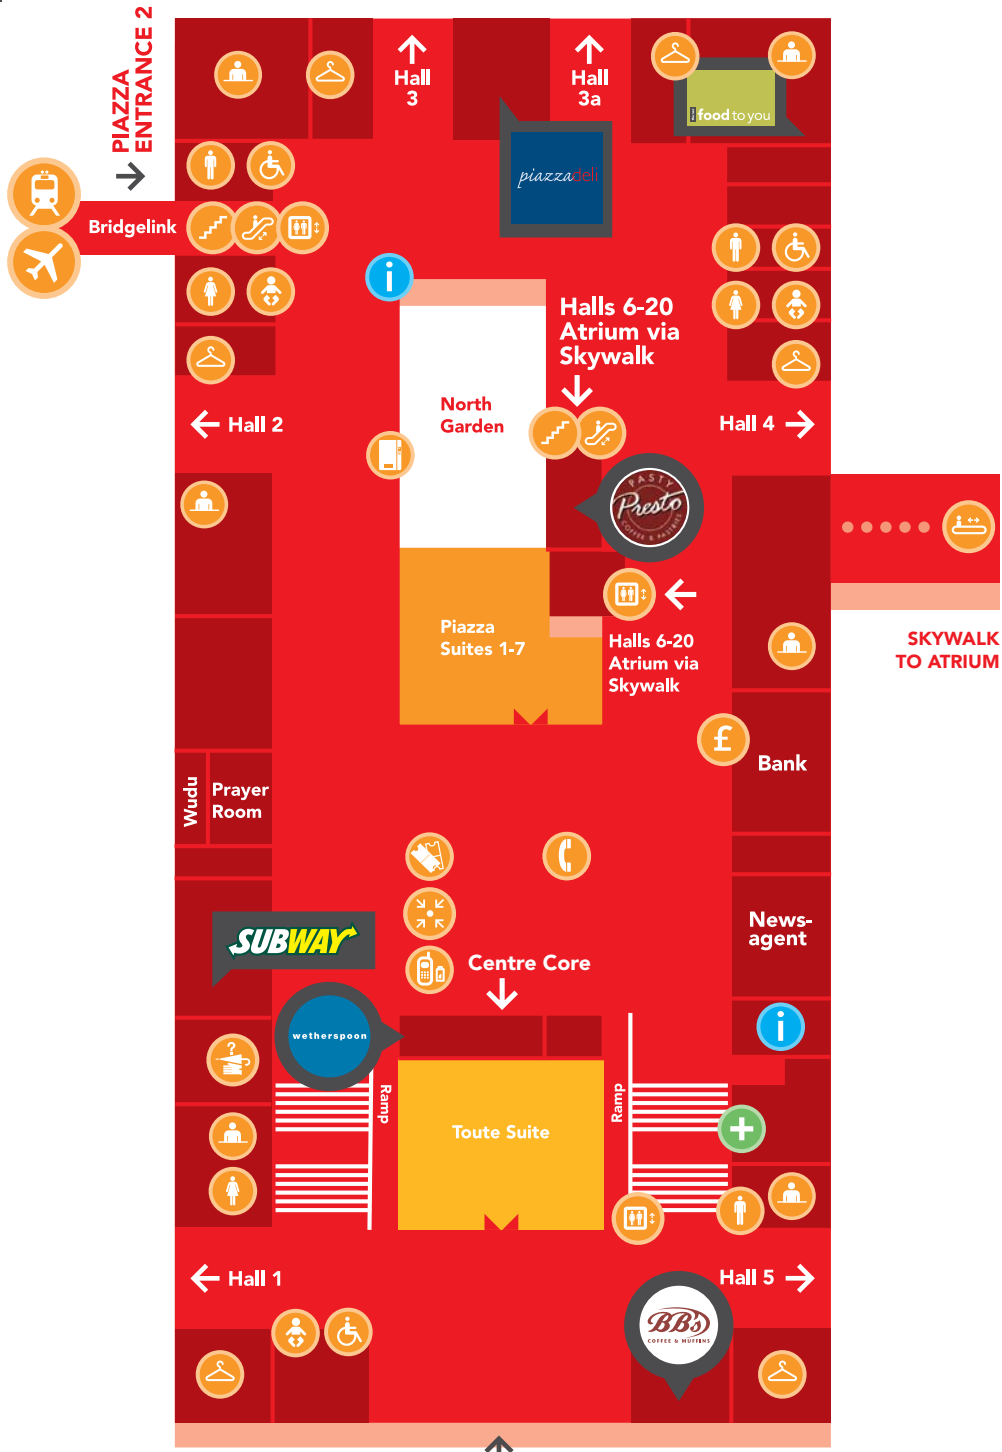

PIAZZA

PIAZZA ENTRANCE 1

To and from Pavilion, LG Arena, Hilton Metropole Hotel, Crowne Plaza Hotel, Pendigo Lake, shuttle buses, car parks and taxis

KEY

- | | | | |
|-------------------|---|--------------------|------------------|
| Airport | Conference Room | Medical Centre | Telephone |
| Accessible Toilet | Escalator | Meeting Point | Ticket Kiosk |
| Baby Change | Information Point/
Visitor & Business Centre | Mobile Charging | Toilets |
| Cash Machines | Lift | Organisers' Office | Vending Machines |
| Cloak Room | Lost & Found | Stairs | |