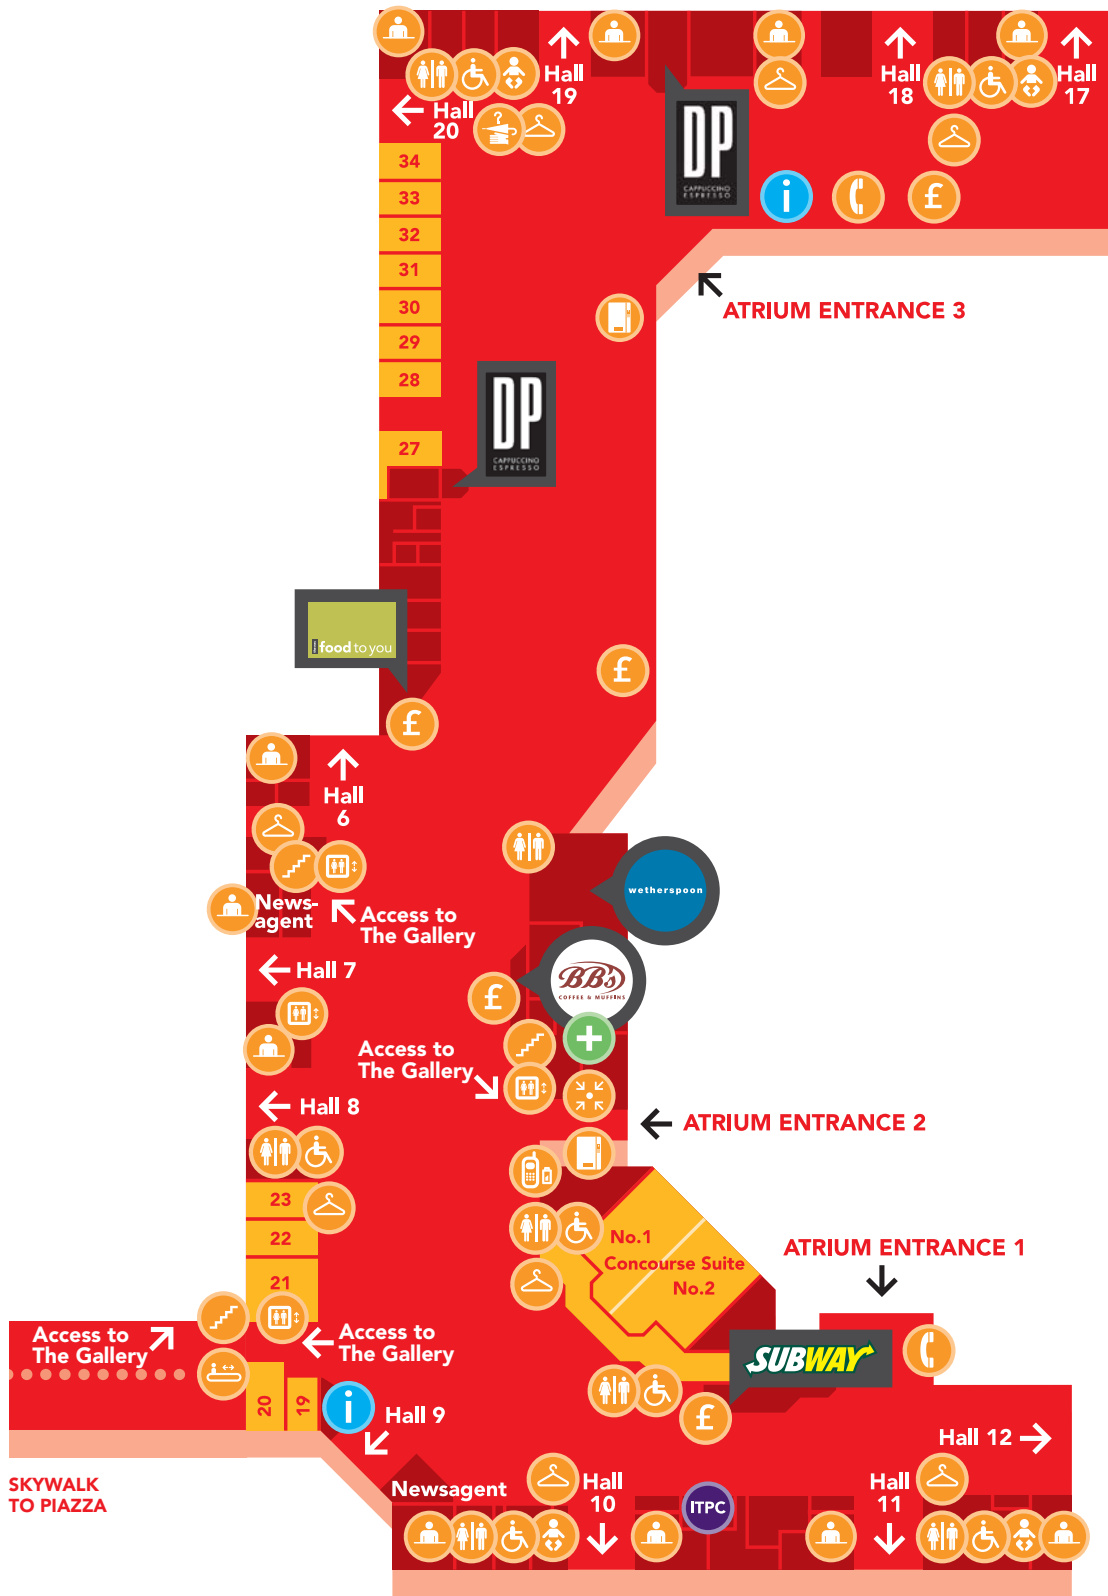

ATRIUM

KEY

- | | | | |
|-------------------|---|--------------------|------------------|
| Accessible Toilet | Information Point/
Visitor & Business Centre | Meeting Point | Travelator |
| Baby Change | International Trade
Promotion Centre | Mobile Charging | Vending Machines |
| Cash Machines | Lift | Organisers' Office | |
| Cloak Room | Lost & Found | Stairs | |
| Conference Room | Medical Centre | Telephone | |
| Escalator | | Toilets | |